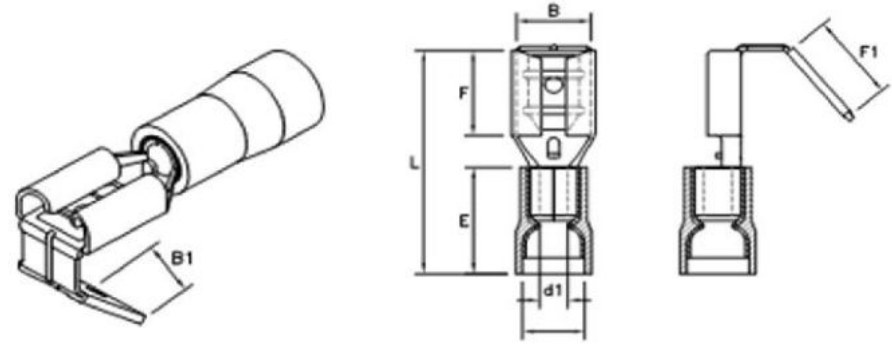

Nylon Insulated Piggybacks

Drawn - SD

Approved - KM

Material - Brass / Nylon Insulation

Title - Nylon Insulated Piggybacks

Part Number	Wire Range	Insulated Color	Electrical Rating Max	B	B1	F	F1	L	E	D	d1
P22-250-3N	22-18 AWG	RED	105C / 600 VOLTS	0.2598	0.2499	0.3149	0.3228	0.8661	0.4330	0.1614	0.0669
P16-250-3N	16-14 AWG	BLUE	105C / 600 VOLTS	0.2598	0.2499	0.3149	0.3228	0.8661	0.4330	0.1889	0.0905